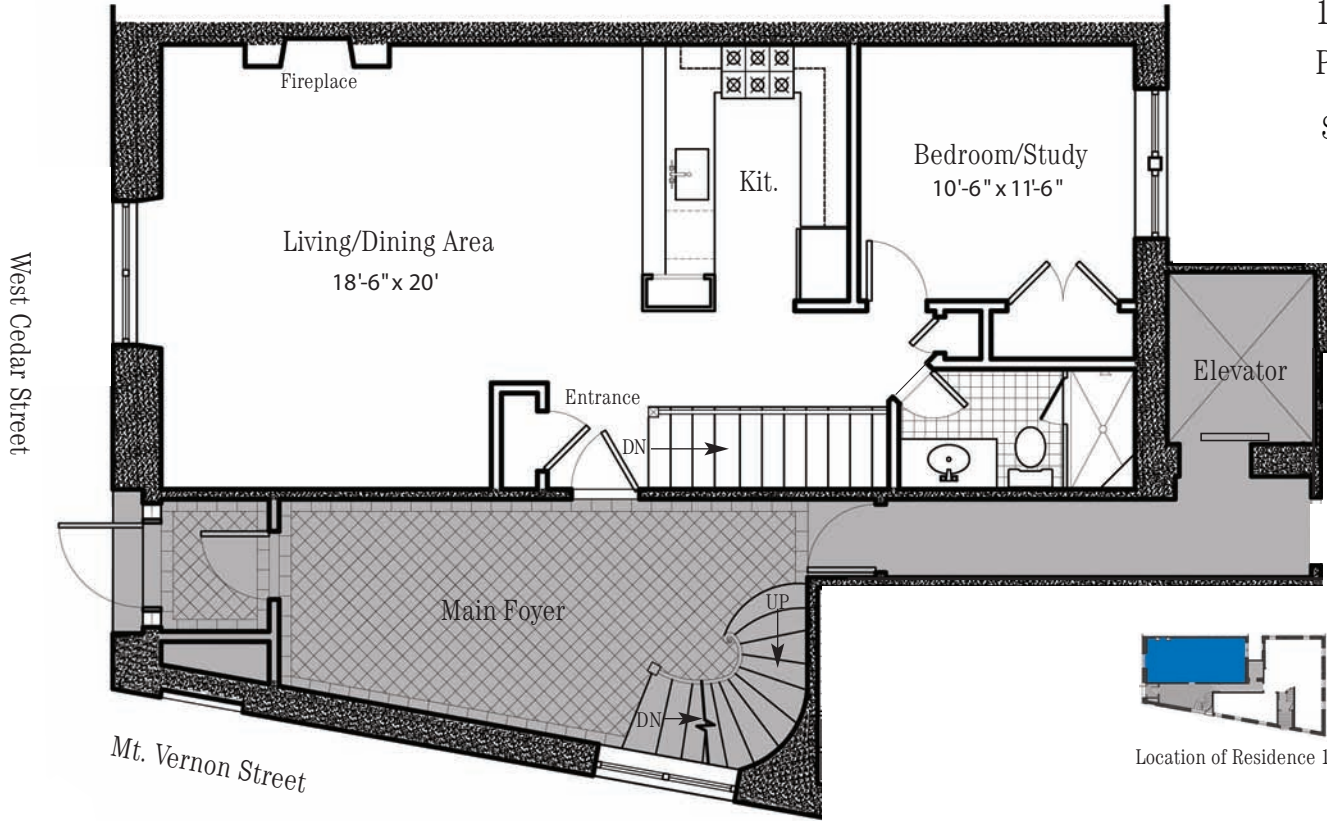

 Residence 1: Ground and First Floors, Duplex

Total Sq. Ft. 1,640

- Common Areas
- Location of Residence

Eastern Views
 3 Bedrooms
 3 Bathrooms
 1 Fireplace
 Private Deck
 \$1,820,000

Upper Level

Lower Level

Plans approximate and subject to change.