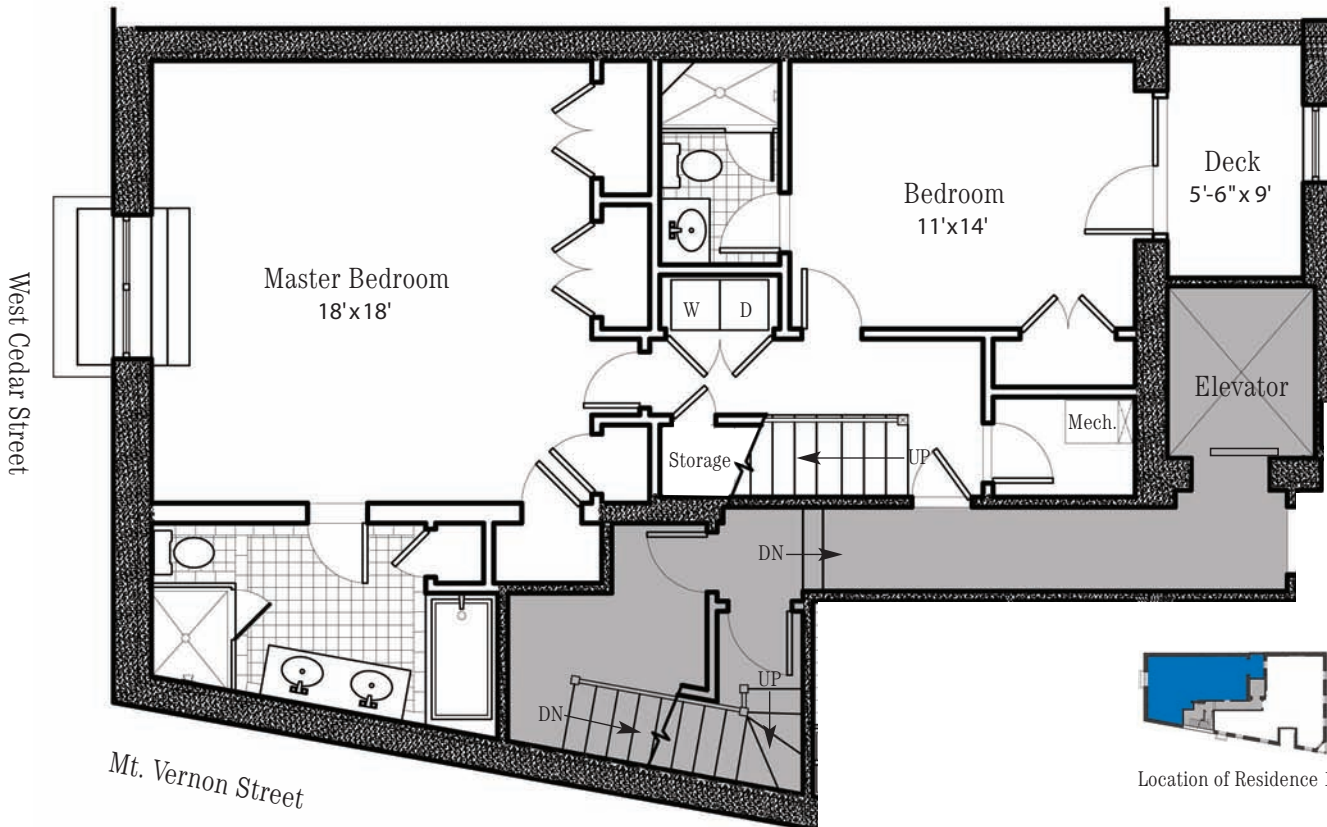

 Residence 1: Ground and First Floors, Duplex

Total Sq. Ft. 1,640

- Common Areas
- Location of Residence

Eastern Views
 3 Bedrooms
 3 Bathrooms
 1 Fireplace
 Private Deck
 \$1,820,000

Upper Level

Lower Level

Plans approximate and subject to change.