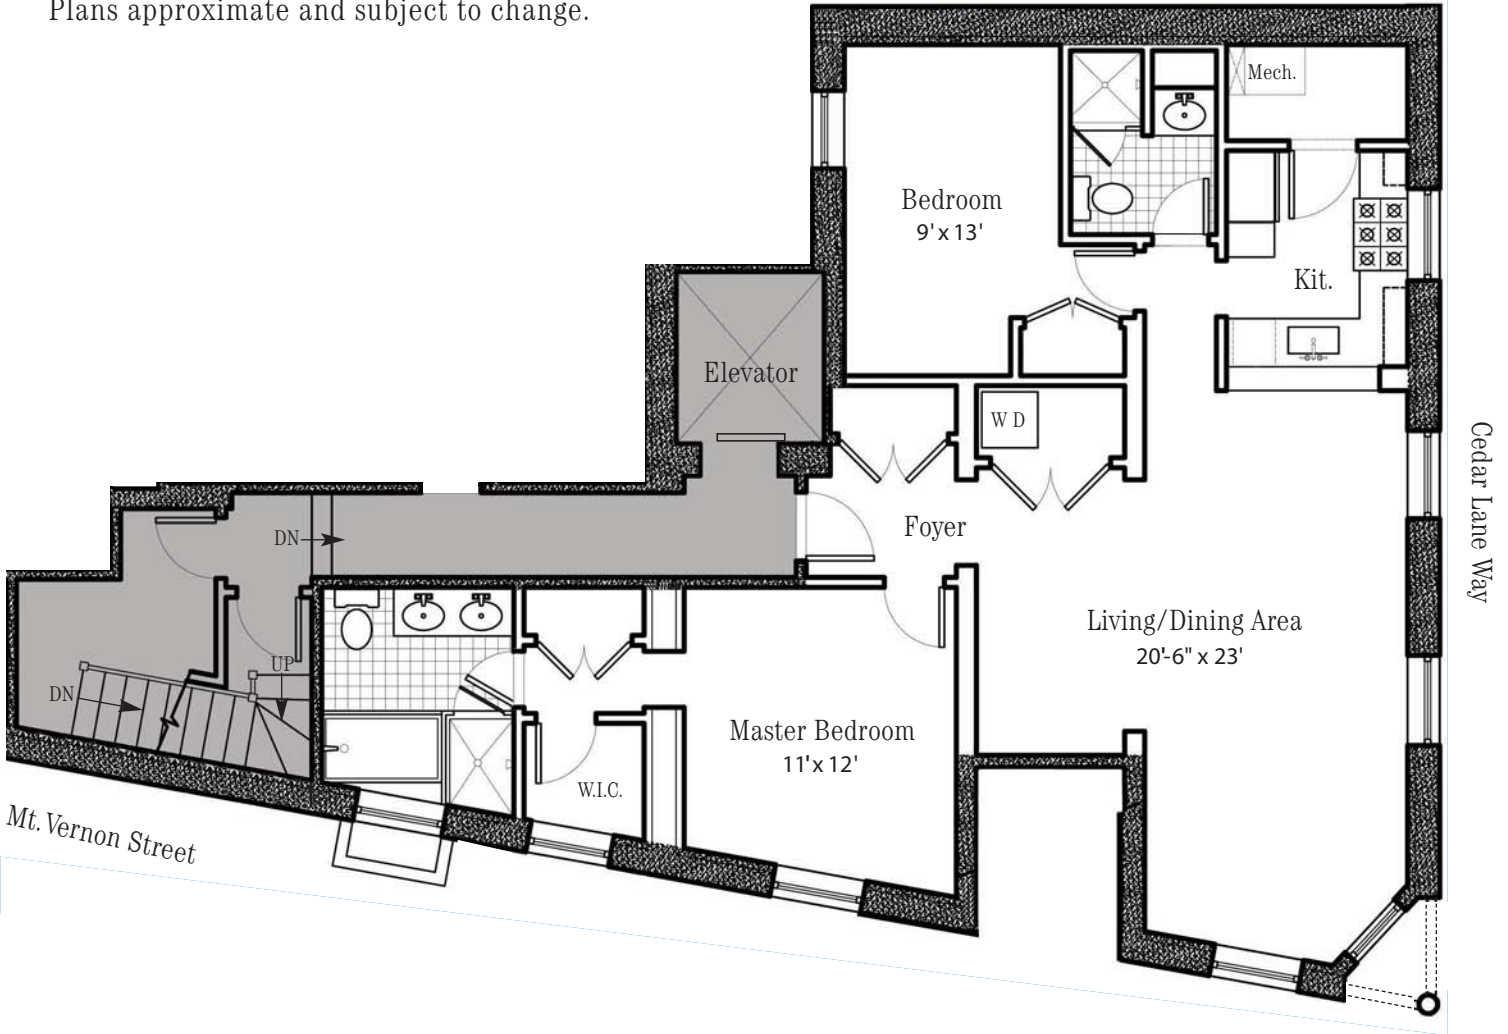

Residence 2: Ground Floor, Half-Floor

Western Views

2 Bedrooms

2 Bathrooms

\$1,035,000

Plans approximate and subject to change.

Ground Floor, West

Total Sq. Ft. 1,077

■ Common Areas

■ Location of Residence

Location of Residence 2