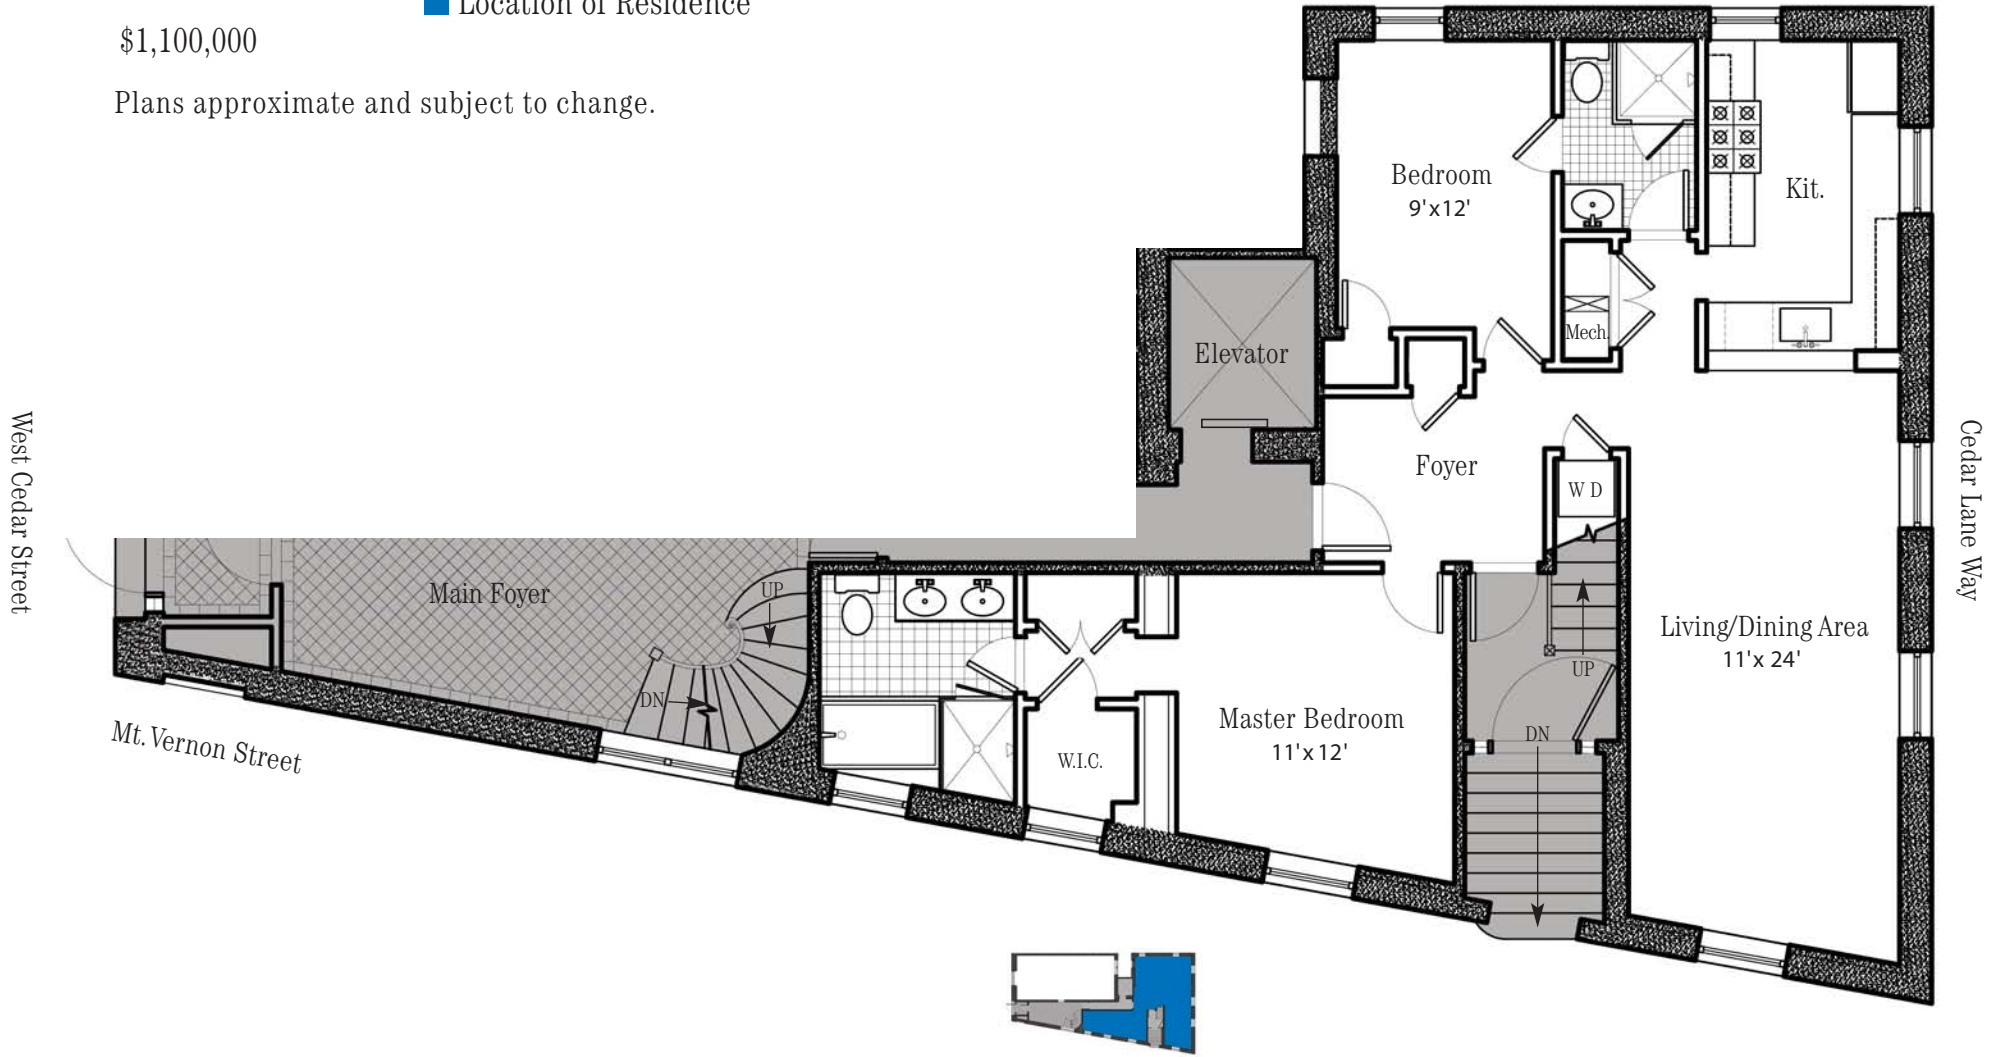

# Residence 3: First Floor, Half-Floor

Western Views  
2 Bedrooms  
2 Bathrooms  
\$1,100,000

First Floor, West  
Total Sq. Ft. 987  
■ Common Areas  
■ Location of Residence

Plans approximate and subject to change.

Location of Residence 3