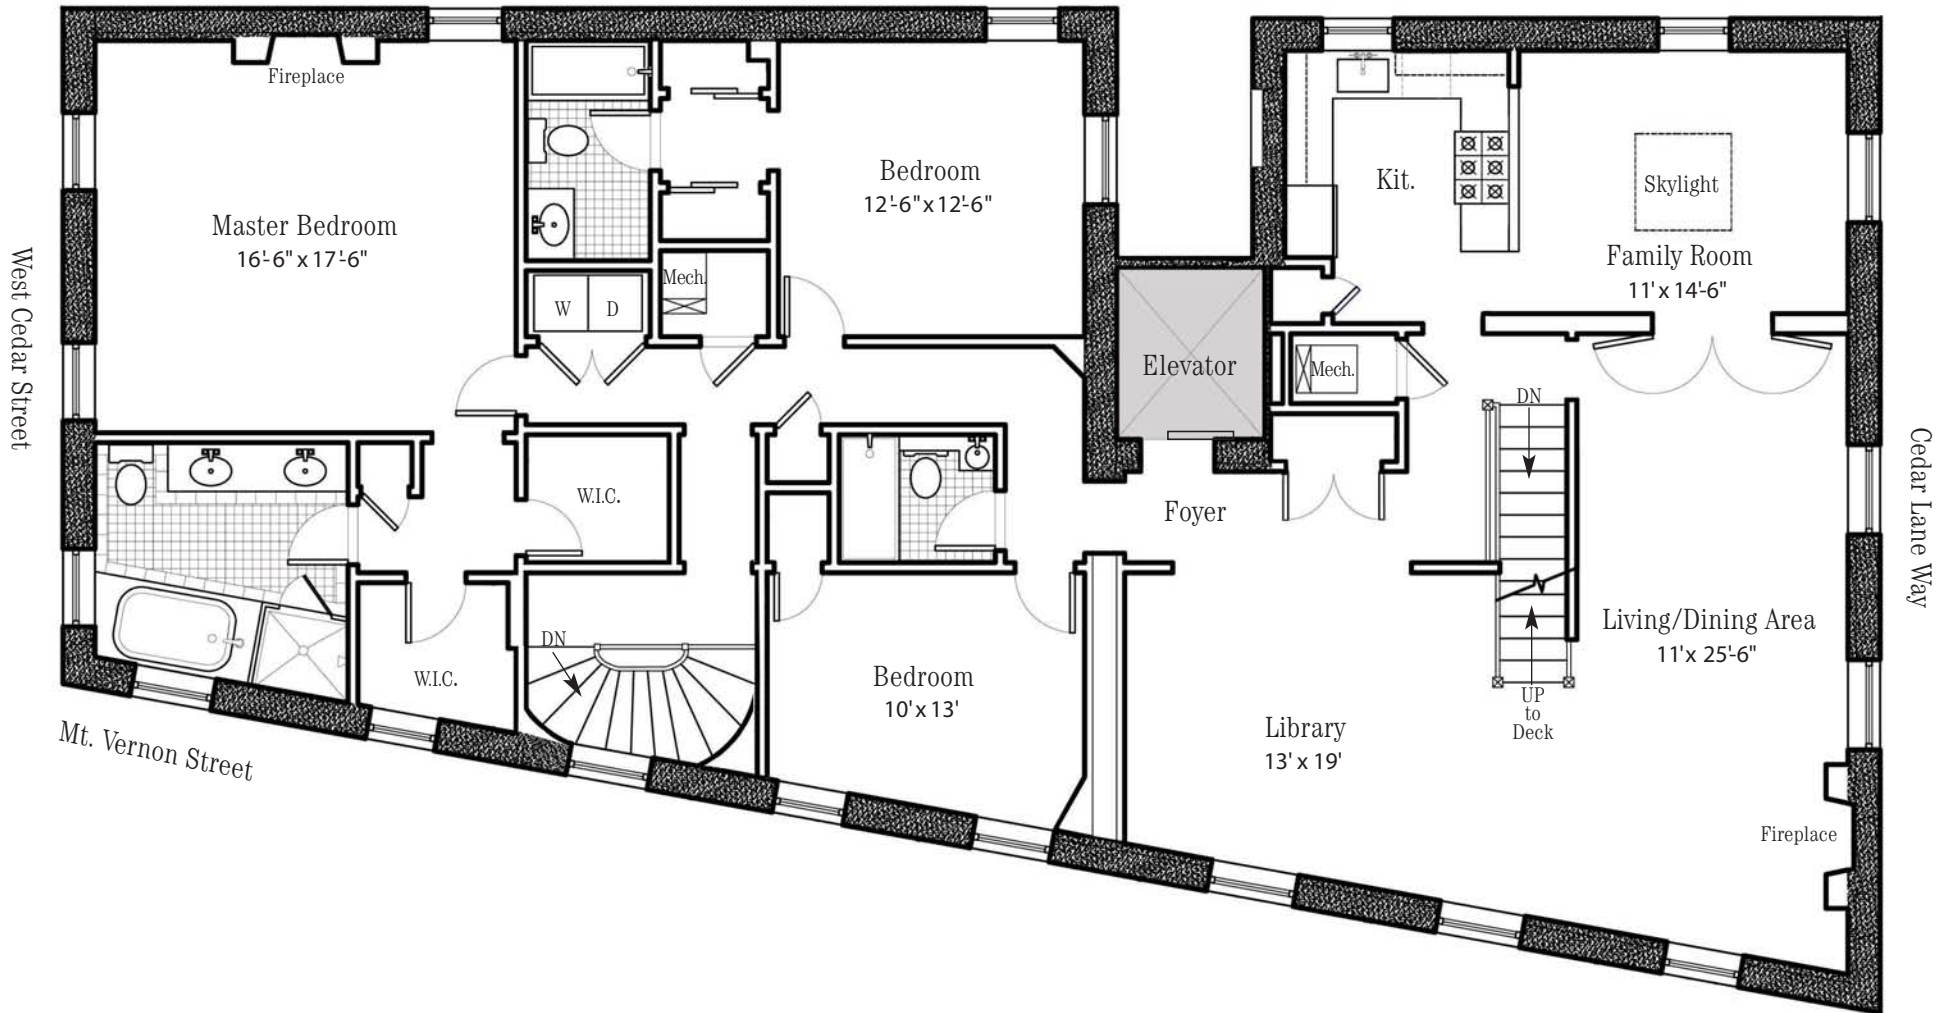

 Residence 7: Penthouse

- City and River Views
- 3 Bedrooms
- 3 Bathrooms
- 2 Fireplaces
- Keyed Elevator Access
- Private Roof Deck

Fifth Floor, Floor-Thru  
Total Sq. Ft. 2,275  
■ Common Areas

\$3,205,000

Plans approximate and subject to change.

Plans approximate and subject to change.