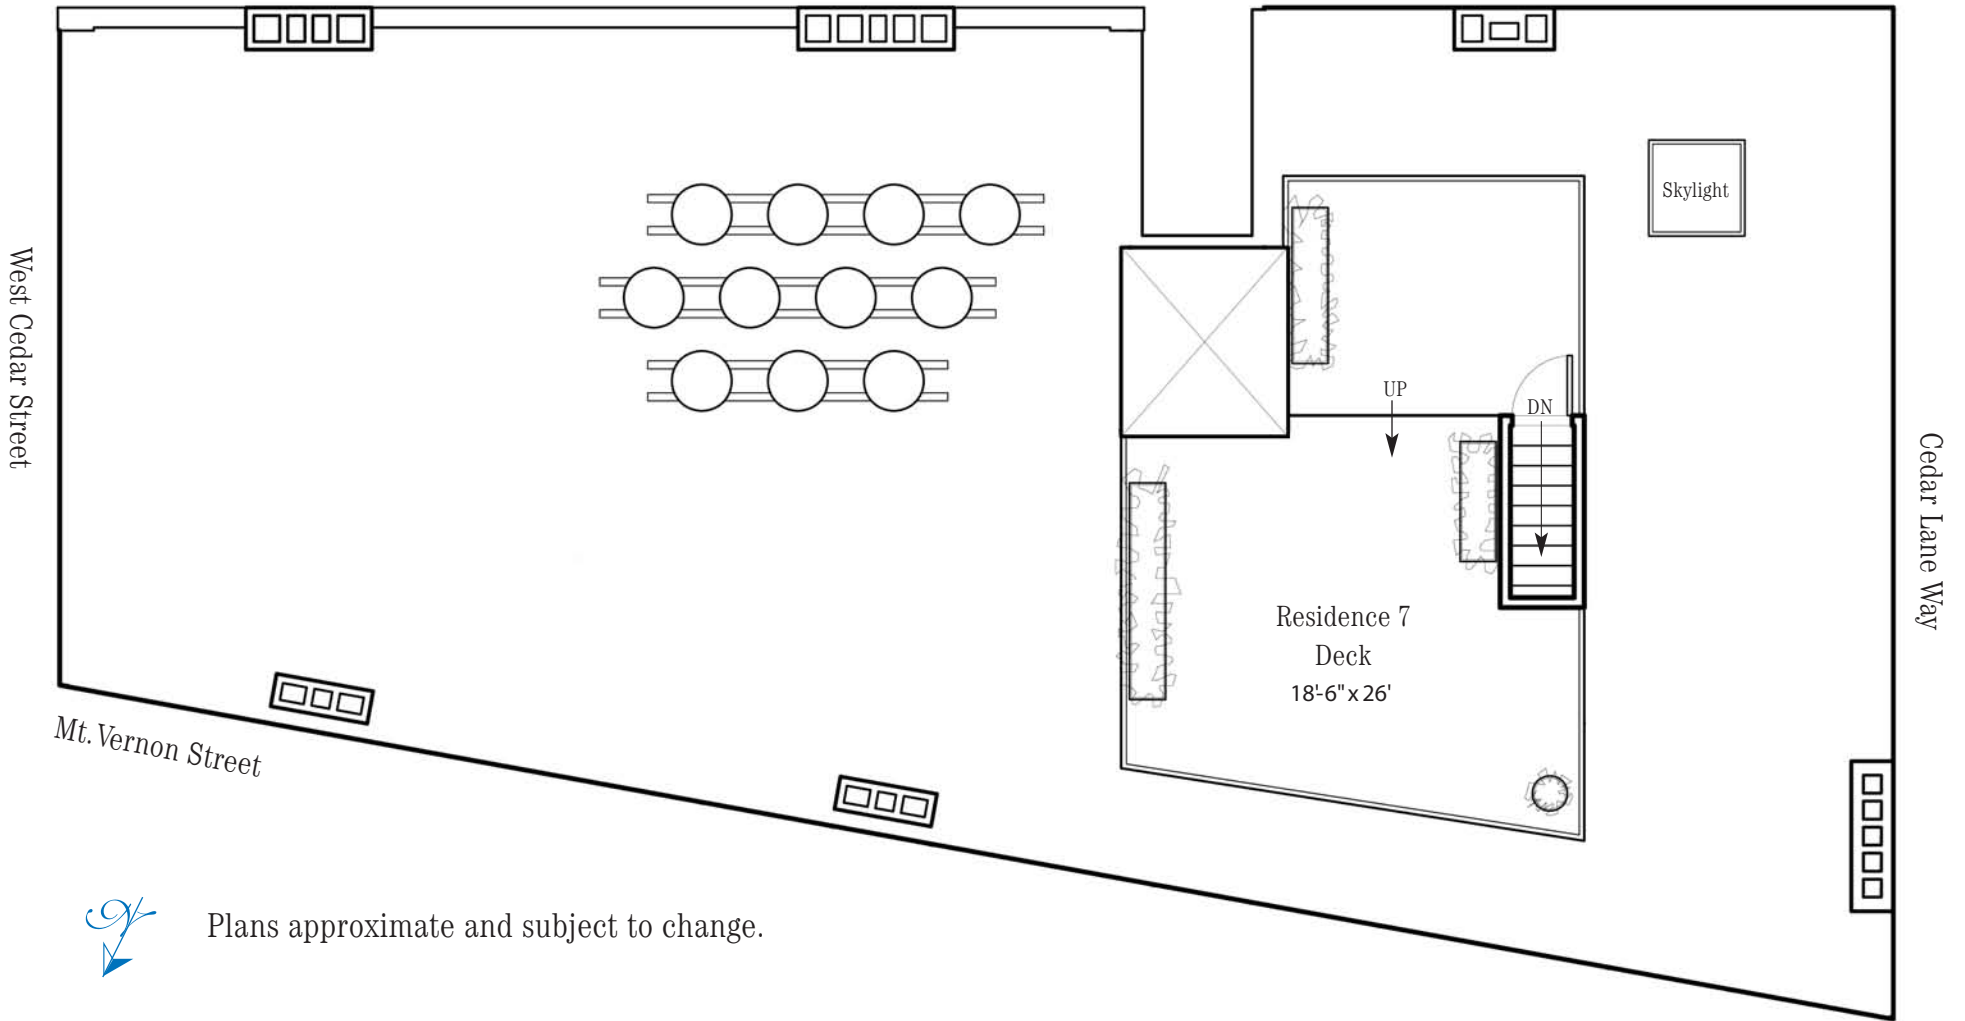

 Residence 7: Penthouse

- City and River Views
- 3 Bedrooms
- 3 Bathrooms
- 2 Fireplaces
- Keyed Elevator Access
- Private Roof Deck

Fifth Floor, Floor-Thru  
Total Sq. Ft. 2,275  
■ Common Areas

\$3,205,000

Plans approximate and subject to change.

Plans approximate and subject to change.